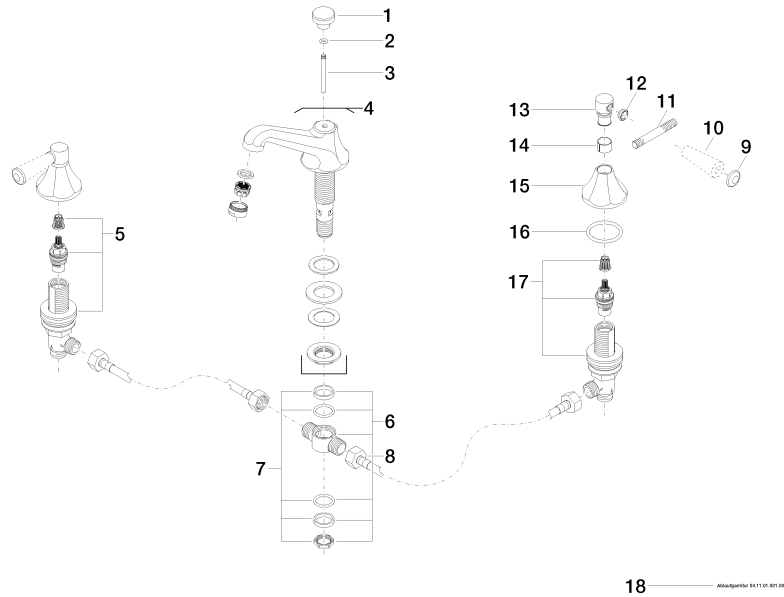

ST 010 107 8370

- 135mm projection
- 1 1/4" pop-up waste
- fixed spout
- circular, air-enriched flow
- height of mixer 72 mm
- height up to aerator 40 mm
- hole diameter valve 32 mm
- hole diameter spout 35 mm
- without rosette
- 2x 1/2" x 1/2" high pressure hose
- max. flow 4.5 l/min
- lead-free
- This product can help a building meet the requirements of Green Building Rating Systems, e.g. LEED®, BREEAM®, DGNB

Individual components of this set

You need the following components for this set

1x 20 700 370-09 0010

2x 11 170 370-09

MADISON Three-hole basin mixer with pop-up waste - Durabronz (23kt Gold)

MADISON

ST 010 107 8370

MADISON Three-hole basin mixer with pop-up waste - Durabrass (23kt Gold)

MADISON

ST 010 107 8370

ST 010 107 8370

Parts for other finishes can be found here: [Chrome](#)

Spare parts list

No.	Item Number	Name	Quantity used	Delivery time
1	09 20 36 030-09	handle	1	40
2	90 14 10 062 00 90	seal	1	2
3	09 31 09 004-09	pull-rod	1	40
4	13 700 380-09 0010	spout	1	-
Spare part can no longer be ordered, please order the replacement item				
5	90 17 11 040 51 90	side panel	1	2
6	90 17 11 020 10 90	distributor	1	2
7	90 23 10 012 00 90	gasket kit	1	2
8	04 30 04 096 00 90	hose	2	2
9	09 30 30 062-09	screw	2	40
10	11 170 370-09	MADISON Lever insert - Durabron (23kt Gold)	2	40
11	09 28 22 013 90	pipe	2	2
12	09 20 37 001-09	handle	2	40
13	09 20 82 000-09	handle	2	40
14	90 18 40 041 00 90	sleeve	2	2
15	09 27 37 014-09	rosette	2	40
16	90 14 10 043 00 90	seal	2	2
17	90 17 11 040 50 90	side panel	1	2
18	90 11 01 001 00-09	pop-up waste	1	40