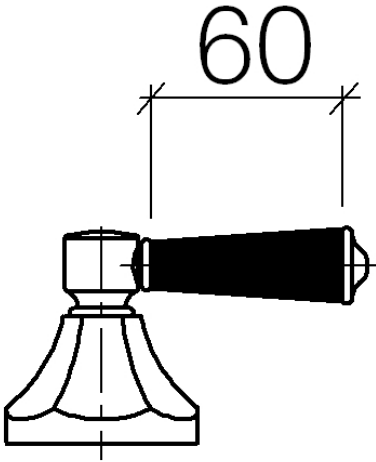

ST 010 107 8370